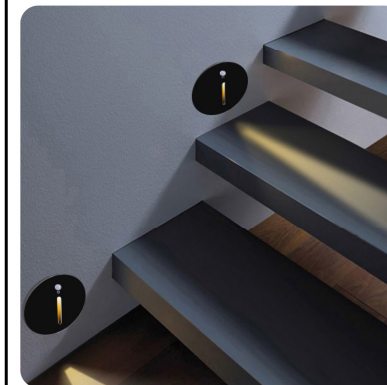

TJ87W3A4

Power:
3W
Size:
Φ87*H55MM
Voltage:
AC85–265V Power Supply
Beam Angle:
30°
CCT:
3000K;4000K;6000K