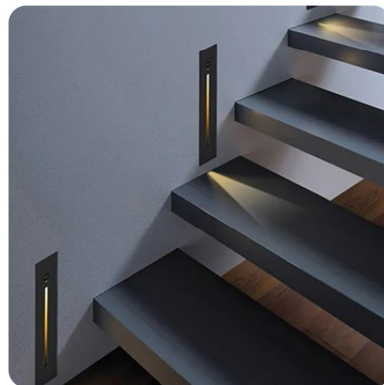

TJ37W3A4

Power:
3W
Size:
L45*W37*H185MM
Voltage:
AC85–265V Power Supply
Beam Angle:
30°
CCT:
3000K;4000K;6000K