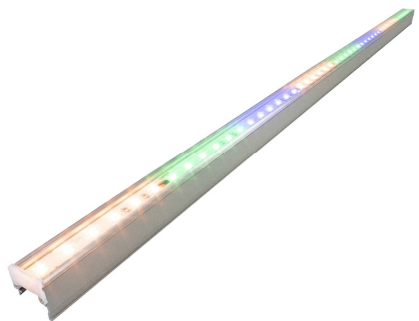

XT26C

Power:
12/15W
Size:
L1000*W26*H32mm
Voltage:
DC24V Power Supply
Beam Angle:
110°
CCT:
3000K/4000K/6000K/RG
B/RGBW
Adjustable bracket screw fixation