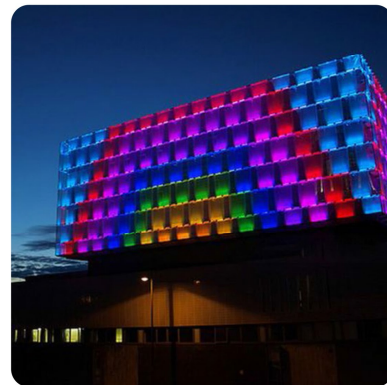

XQ80

Power:
120/144W

Size:
L1000*W80*H107mm

Voltage:
DC24V Power Supply

Beam Angle:
4°+12°

CCT:
3000K/4000K/6000K/RG
B/RGBW

Adjustable bracket screw fixation