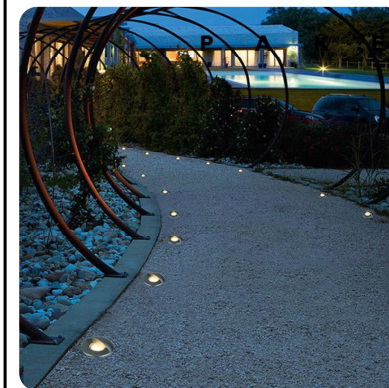

MD25W60D2

Power:
12/15W
Size:
L1000*W25*H50
Voltage:
DC24V Power Supply
Beam Angle:
120°
CCT:
3000K/4000K/6000K/RG
B/RGBW
Aluminum+Tempered glass