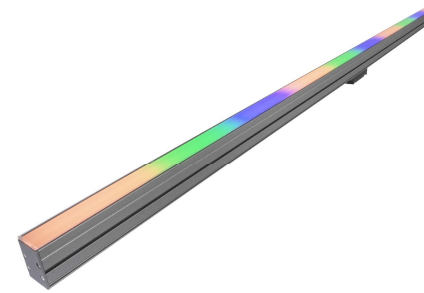

XT20S

Power:
12/15W
Size:
L1000*W20*H46mm
Voltage:
DC24V Power Supply
Beam Angle:
120°
CCT:
3000K/4000K/6000K/RG
B/RGBW
Adjustable bracket screw fixation