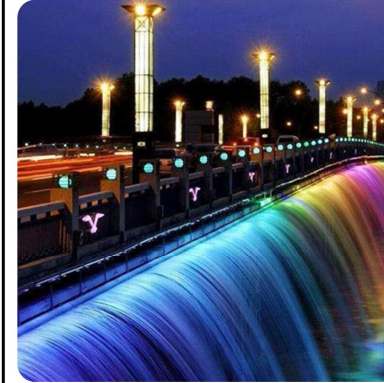

XQ26E

Power:
12/15W

Size:
L1000*W26*H32mm

Voltage:
DC24V Power Supply

Beam Angle:
45°/25*45°

CCT:
3000K/4000K/6000K/RG
B/RGBW

Adjustable bracket screw fixation