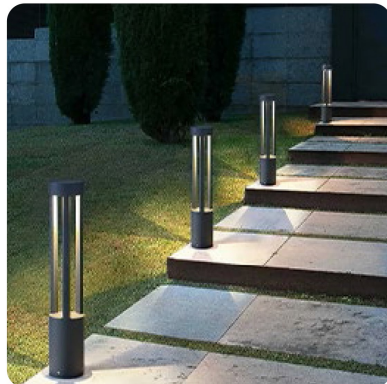

CP108W12

Power:
12W
Size:
Φ108*H400/600/800MM
Voltage:
AC85-265V Power Supply
CCT:
3000K;4000K;6000K
Screw Ground Fixation