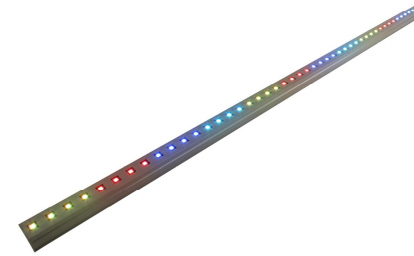

XT26G

Power:
12/15W
Size:
L1000*W26*H29mm
Voltage:
DC24V Power Supply
Beam Angle:
110°
CCT:
3000K/4000K/6000K/RG
B/RGBW
Adjustable bracket screw fixation