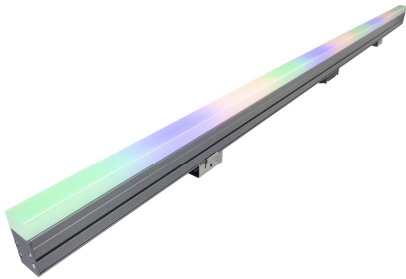

XT20M

Power:
12/15W
Size:
L1000*W20*H56mm
Voltage:
DC24V Power Supply
Beam Angle:
130°
CCT:
3000K/4000K/6000K/RG
B/RGBW
Adjustable bracket screw fixation