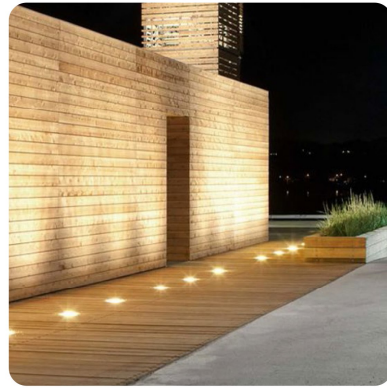

KMD160W9D2

Power:
3/6/9/15W
Size:
H140/160*Φ130/160mm
Voltage:
AC220V Power Supply
Beam Angle:
15°
CCT:
3000K/4000K/6000K/RG
B/RGBW
Adjustable light angle