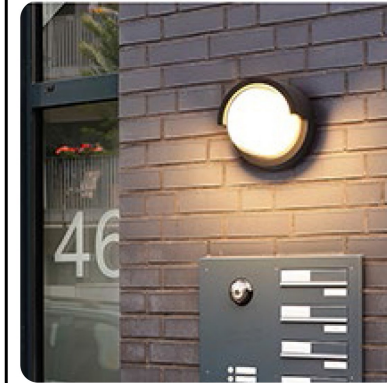

BD85/105

Power:
7/12W
Size:
110/130*85; 160*105mm
Voltage:
AC100–240V Power Supply
CCT:
3000K/4000K/6000K/RGB
Screw wall mouted fixation