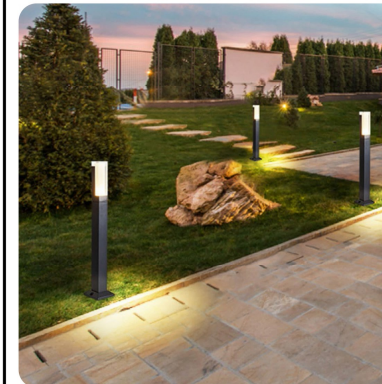

CP100W12

Power:
12W
Size:
D100*100*400/600/800MM
Voltage:
AC85-265V Power Supply
CCT:
3000K;4000K;6000K
Screw Ground Fixation