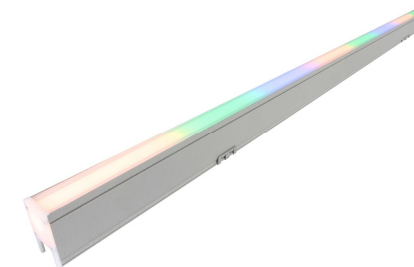

XT26S

Power:
12/15W
Size:
L1000*W26*H45mm
Voltage:
DC24V Power Supply
Beam Angle:
120°
CCT:
3000K/4000K/6000K/RG
B/RGBW
Adjustable bracket screw fixation