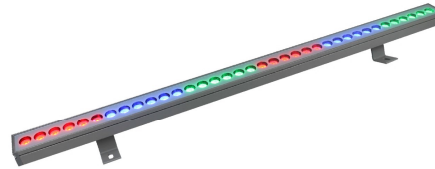

# XQ35

**Power:**  
18/24/27/36W

**Size:**  
L1000\*W35\*H48mm

**Voltage:**  
DC24V Power Supply

**Beam Angle:**  
30/45/10\*60;20/30/45/20\*45

**CCT:**  
2700/3000K/4000K/6000K/RG  
B/RGBW

Adjustable bracket screw fixation

# XQ45

**Power:**  
36/48W

**Size:**  
L1000\*W45\*H68mm

**Voltage:**  
DC24V Power Supply

**Beam Angle:**  
15°/30°/10\*60°/45°/20\*40°

**CCT:**  
3000K/4000K/6000K/RG  
B/RGBW

Adjustable bracket screw fixation

# XQ56

**Power:**  
48/72W

**Size:**  
L1000\*W56\*H86mm

**Voltage:**  
DC24V Power Supply

**Beam Angle:**  
10°/15°/30°/45°/10\*60°/20\*40°

**CCT:**  
3000K/4000K/6000K/RG  
B/RGBW

Adjustable bracket screw fixation